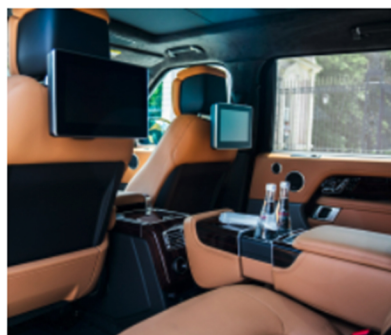

PEGASUS LIMOUSINE

EQUIPMENT

- ✓ WIFI connection
- ✓ Front and rear air conditioning
- ✓ Trunk 857 liters
- ✓ USB socket / 230 V and universal chargers
- ✓ Rear privacy glass
- ✓ Panoramic sunroof
- ✓ Luxury finish